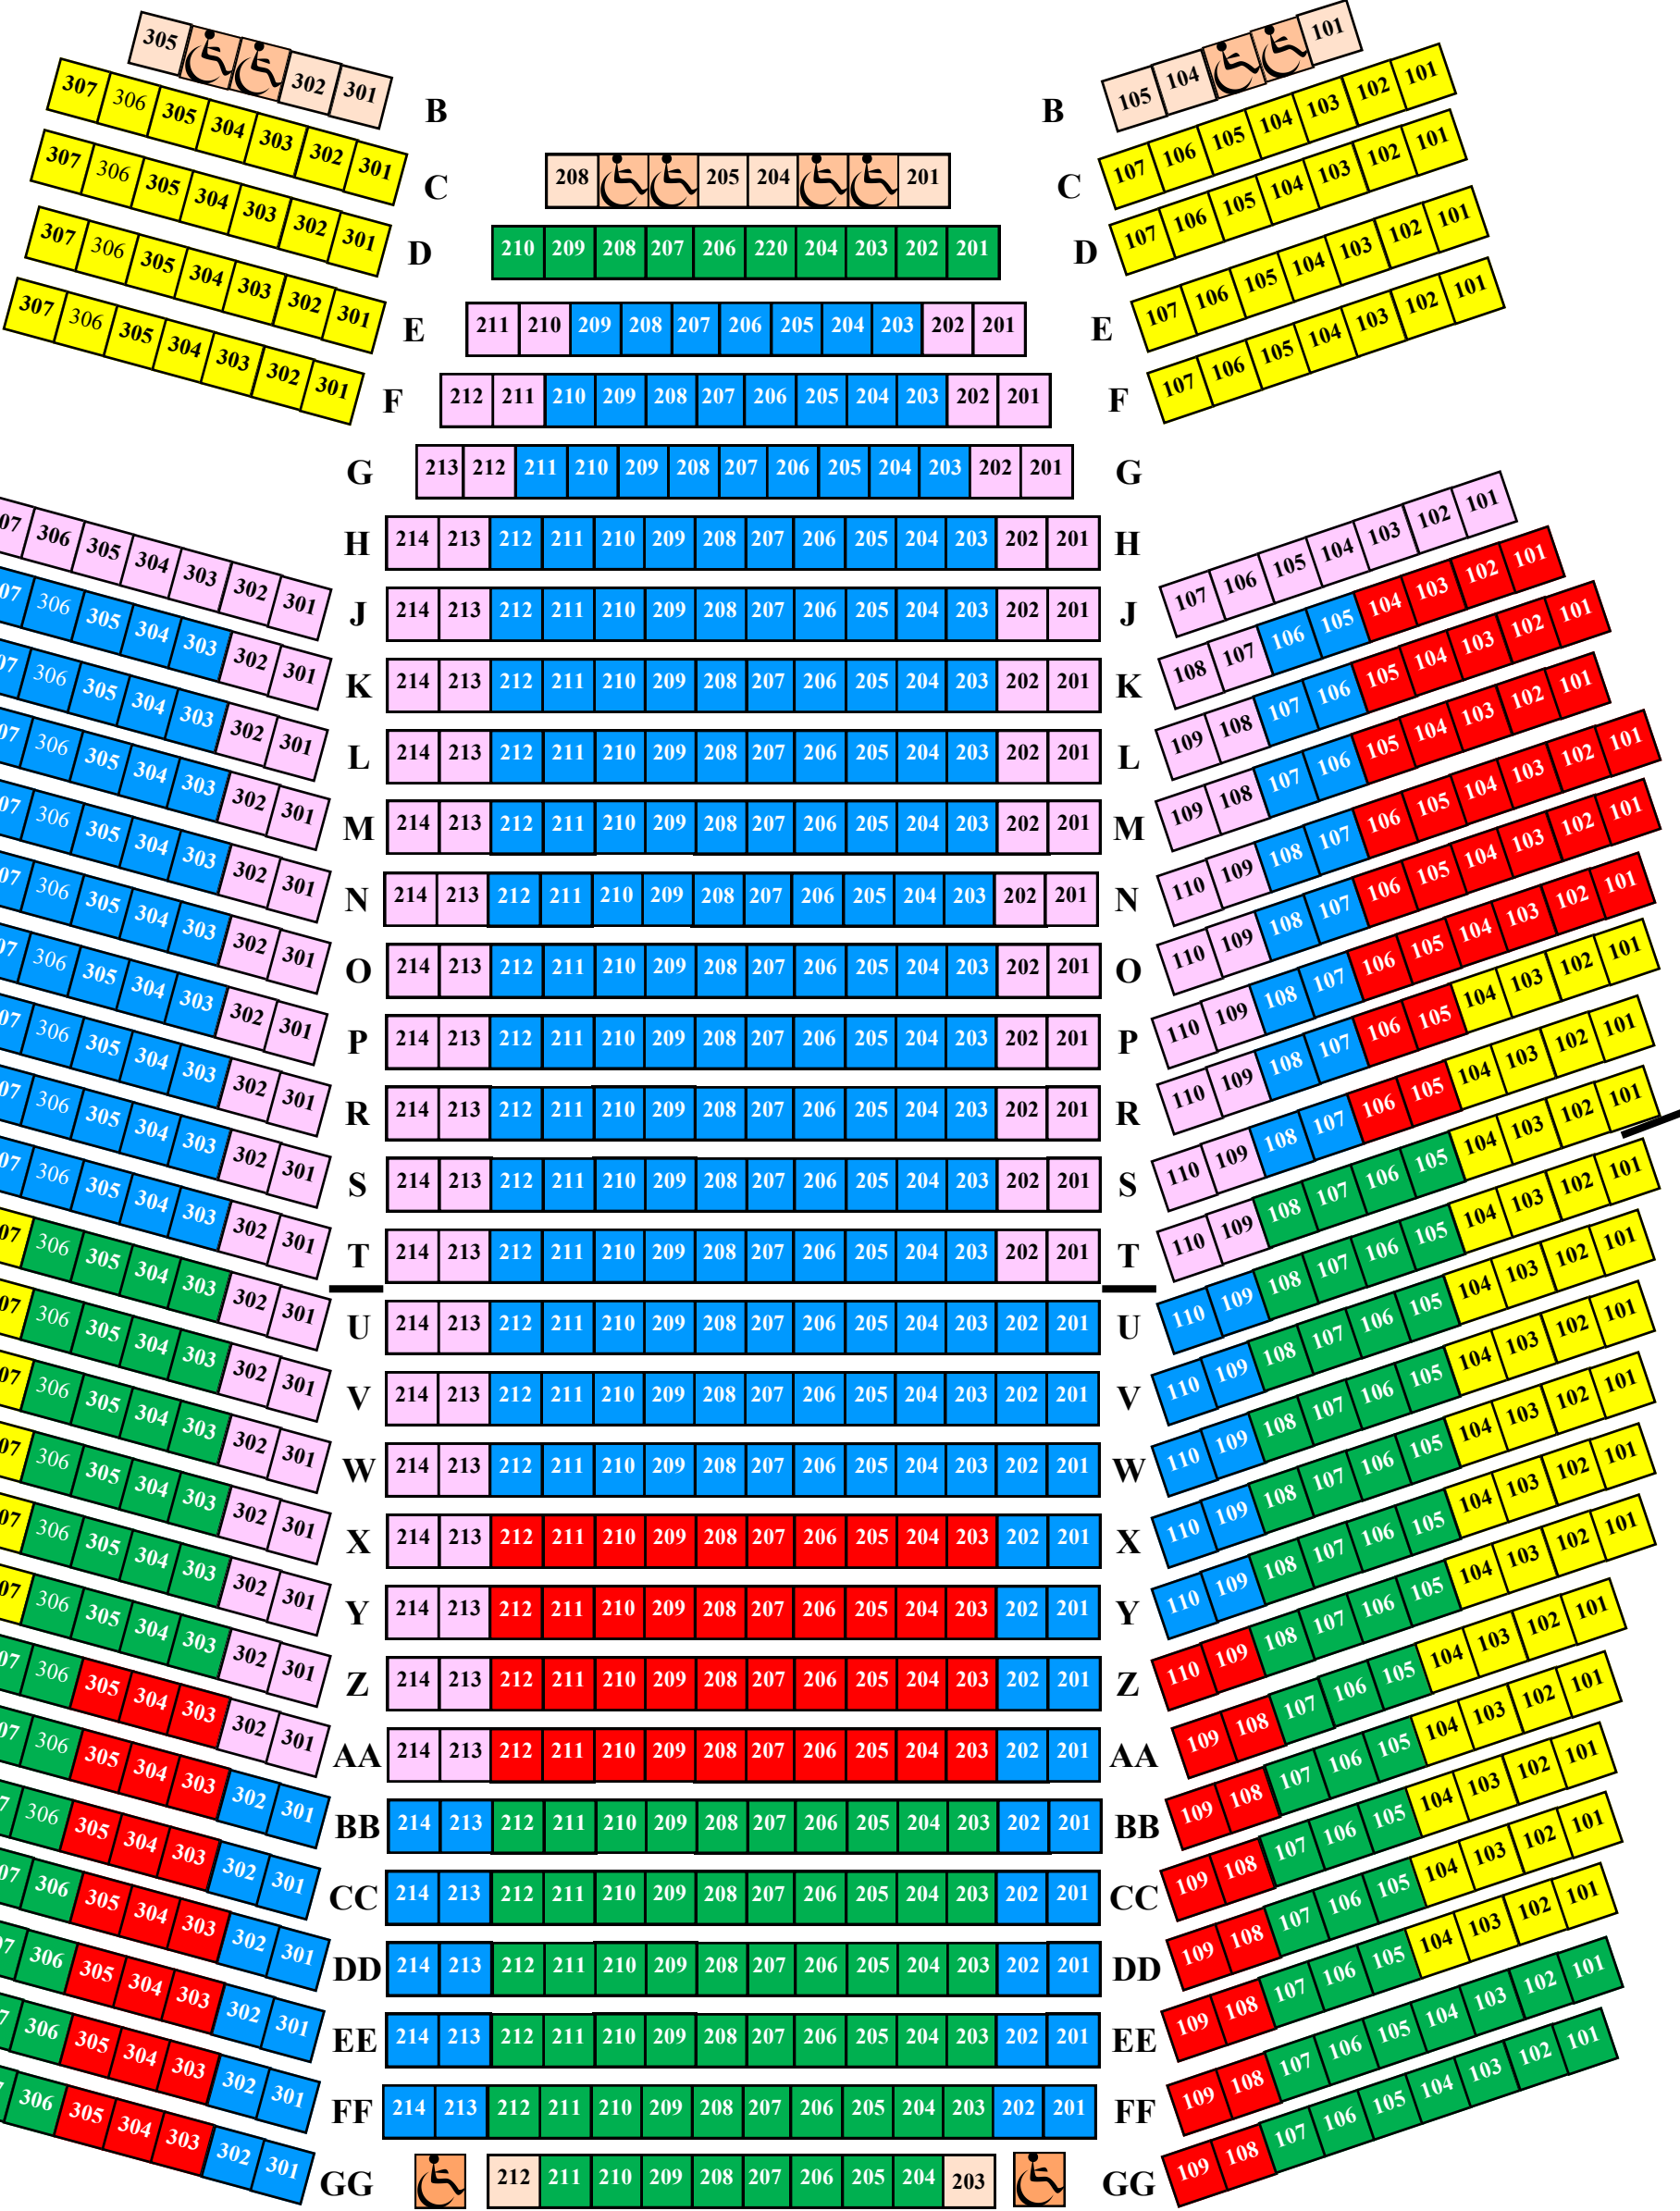

STAGE

CLASSICS *and* POPS SEATING—FLOOR 2014-2015

Warren Atherton Auditorium
San Joaquin Delta College
Stockton CA